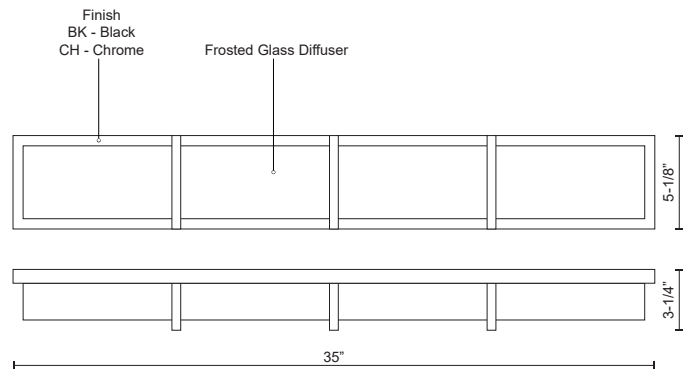

## SPECIFICATION DETAILS

<b>Fixture Dimensions</b>	W35" x H5-1/8" x E3-1/4"
<b>Light Source</b>	AC LED Module
<b>Wattage</b>	41W
<b>Total Lumens</b>	3200lm
<b>Delivered Lumens</b>	CH-2094lm
<b>Voltage</b>	120V
<b>Color Temperature</b>	3000K
<b>CRI (Ra)</b>	90CRI
<b>Optional Color Temps</b>	2700K - 5000K Available, Minimum Order Quantities Apply
<b>LED Rated Life</b>	50,000 hours
<b>Dimming</b>	100% - 10%, ELV Dimmer (Not Included)
<b>Glass Details</b>	Frosted Interior Clear Glass
<b>ADA Compliant</b>	Yes
<b>Location</b>	Damp
<b>Mounting Style</b>	All Orientation; Wall;
<b>CEC Title 24 JA8</b>	Yes, JA8-2022
<b>Paint Finish</b>	BK01; CH01;

## DESCRIPTION

Elegant LED vanity with rectangular frosted glass with fine clear edges; polished chrome metal details with two metal bands which extend across the glass. Can be mounted horizontal or vertical equipped with our powerful 120V AC LED technology. Available in three different sizes and similar styled flush mounts available, see series for full family details.